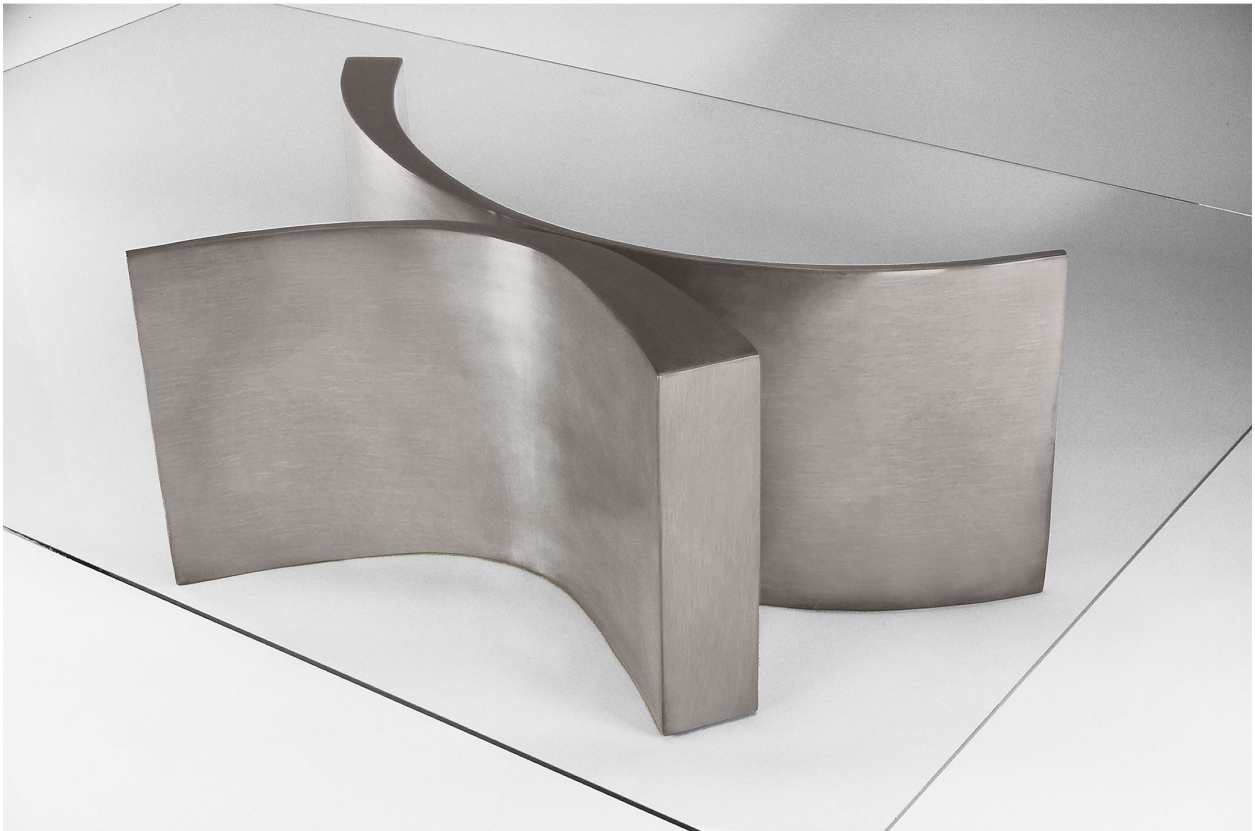

## COFFEE TABLE 2

BY HENRY ROYER

The Coffee Table 2 is available in stainless steel and bronze.

SIZE: Please call or email for size options.

AS SHOWN:

44" L x 36" W x 18" H

BASE DIMENSIONS: 34" L x 23" W

TOP - glass (glass tops supplied by other)

BASE - STAINLESS STEEL

[AVERYROYER.COM](http://AVERYROYER.COM)