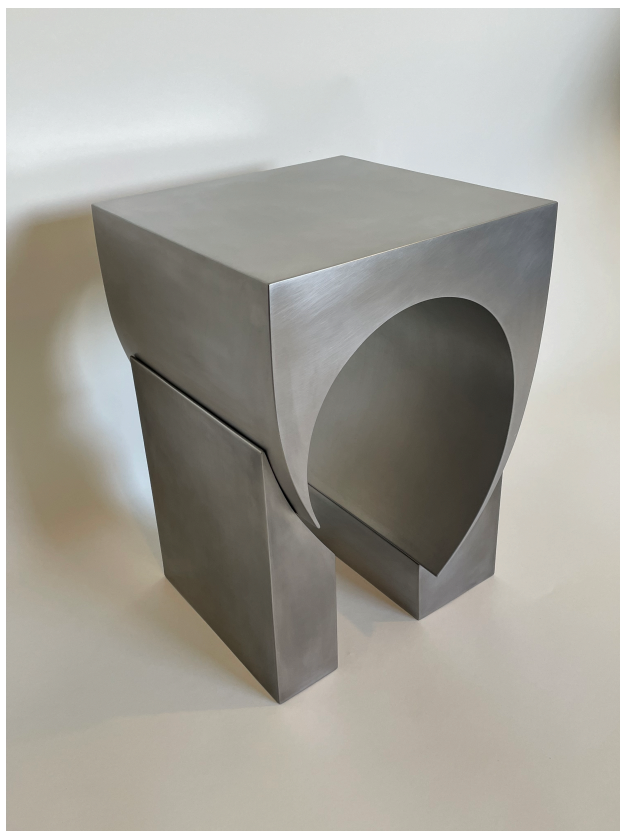

CORTEZ SIDE TABLE

BY AVERY ROYER

The Cortez Side Table is available in stainless steel and bronze.

SIZE: Please call or email for size options.

AS SHOWN:

16" L x 16" D x 23" H

TOP - STAINLESS STEEL

BASE - STAINLESS STEEL