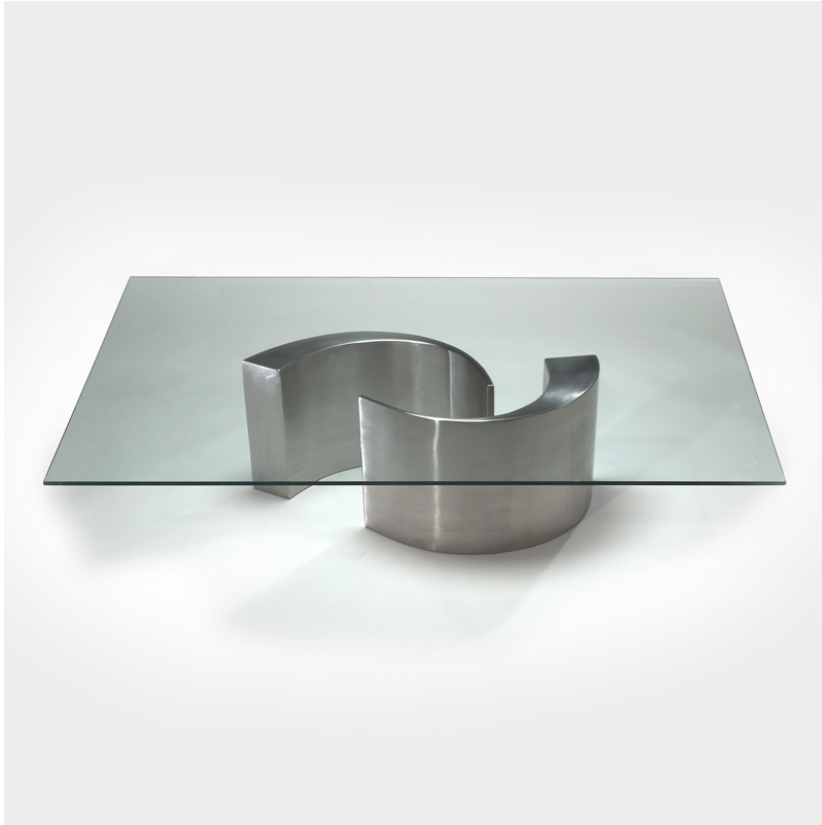

VERSATILE COFFEE TABLE

BY HENRY ROYER

The Versatile Coffee Table is available in stainless steel and bronze.

SIZE: Please call or email for size options.

AS SHOWN:

42" L x 36" W x 17" H

TOP - glass (glass tops supplied by other)

BASE - stainless steel

AVERYROYER.COM